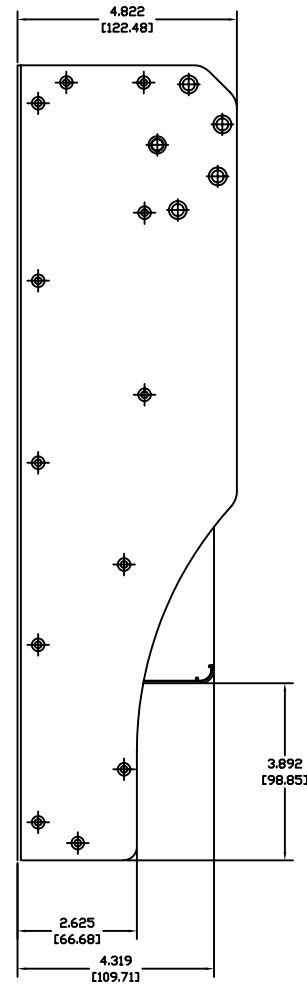

FRONT VIEW

SIDE VIEW (FOLDED)

REAR VIEW

SIDE VIEW DESK TOP POSITION

SIDE VIEW WITH MOUNTING EAR REMOVED

SIDE VIEW (UNFOLDED)

APB - DynaSonic, Inc. 20 West End Road Totowa, NJ 07512			PRO RACK MOUNTING DIMENSIONS	
Dr. By: DG	Date: 01/23/07	APB P/N:	Dwg#:	Rev#:
Chk. By:	Date:	Scale:	DO NOT SCALE DRAWING	
App. By:	Date:	Material:	Finish:	Sheet:
Tolerance: .005 +.002 .010 +.001				