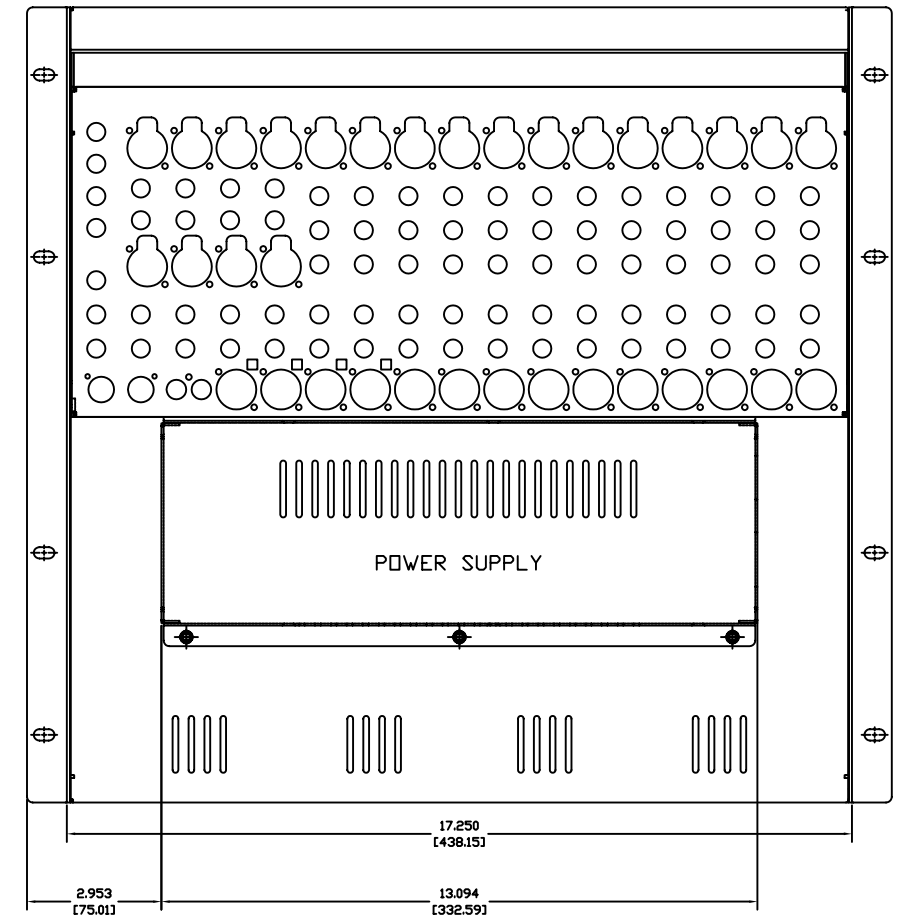

FRONT VIEW

SIDE VIEW (FOLDED)

REAR VIEW

SIDE VIEW DESK TOP POSITION

SIDE VIEW WITH MOUNTING EAR REMOVED

SIDE VIEW (UNFOLDED)

APB - DynaSonic, Inc. 20 West End Road Totowa, NJ 07512			PRO RACK MOUNTING DIMENSIONS	
Dr. By: DG	Date: 01/23/07	APB P/N:	Dwg#:	Rev#:
Chk. By:	Date:	Scale:	DO NOT SCALE DRAWING	
App. By:	Date:	Material:	Finish:	Sheet:
Tolerance: .005 +.002 .010 +.001				