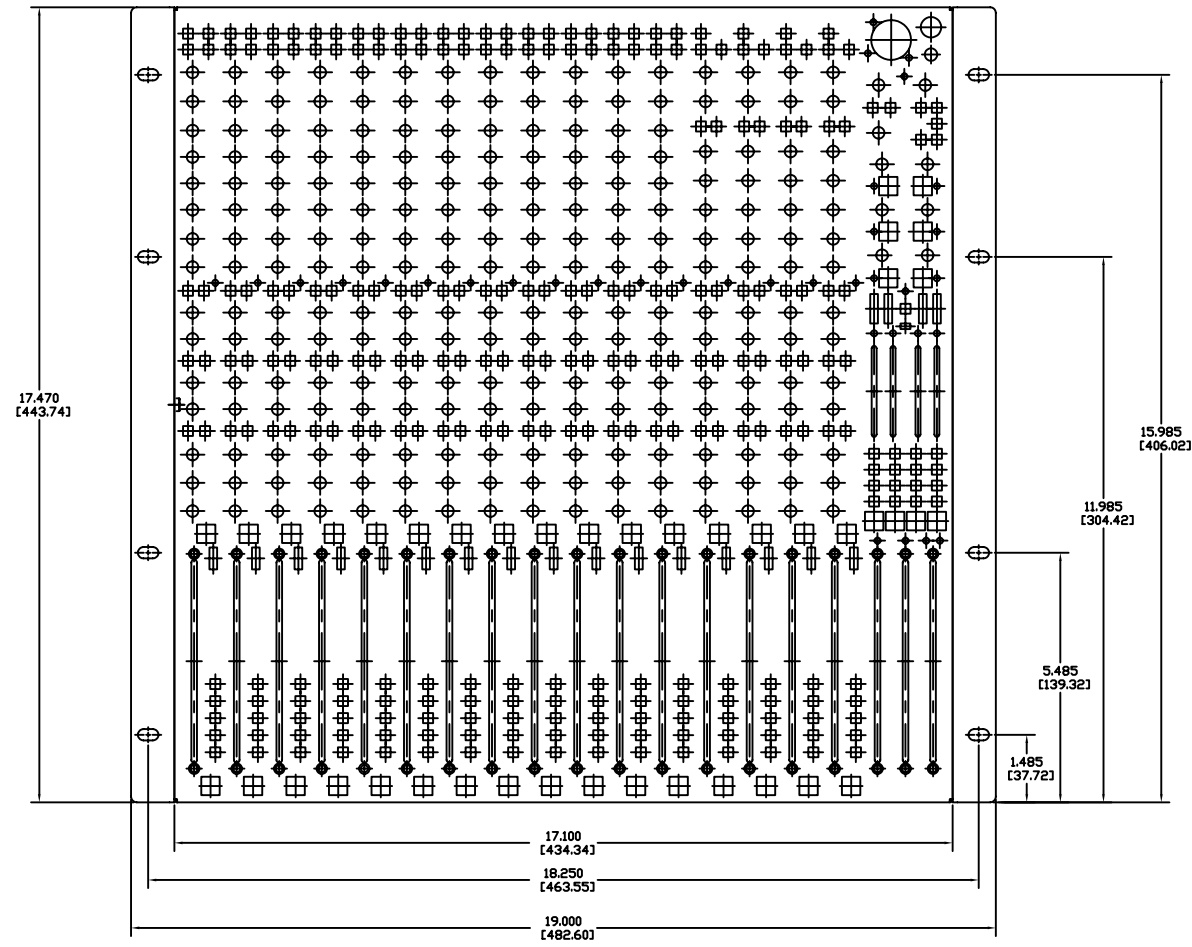

FRONT VIEW

SIDE VIEW (FOLDED)

REAR VIEW

SIDE VIEW DESK TOP POSITION

SIDE VIEW WITH MOUNTING EAR REMOVED

SIDE VIEW (UNFOLDED)

APB - DynaSonic, Inc. 20 West End Road Totowa, NJ 07512			PRO RACK MOUNTING DIMENSIONS	
Dr. By: DG	Date: 01/23/07	APB P/N:	Dwg#:	Rev#:
Chk. By:	Date:	Scale:	DO NOT SCALE DRAWING	
App. By:	Date:	Material:	Finish:	Sheet:
Tolerance: .005 +.002 .010 +.001				