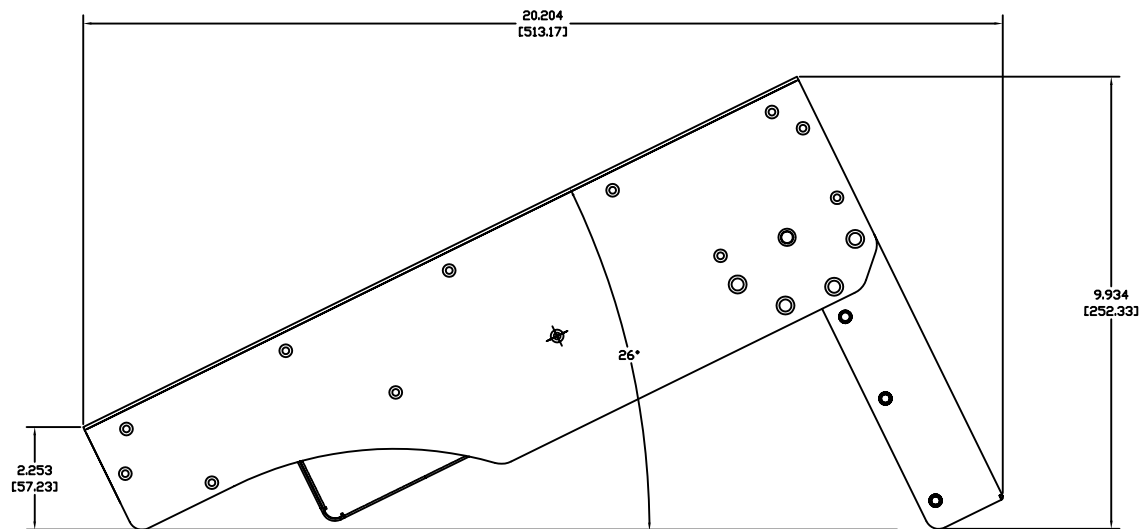

FRONT VIEW

SIDE VIEW (FOLDED)

REAR VIEW

SIDE VIEW DESK TOP POSITION

SIDE VIEW WITH MOUNTING EAR REMOVED

SIDE VIEW (UNFOLDED)

APB - DynaSonic, Inc. 20 West End Road Totowa, NJ 07512			PRO RACK MOUNTING DIMENSIONS	
Dr. By: DG	Date: 01/23/07	APB P/N:	Dwg#:	Rev#:
Chk. By:	Date:	Scale:	DO NOT SCALE DRAWING	
App. By:	Date:	Material:	Finish:	Sheet:
Tolerance: .005 +.002 .010 +.001				