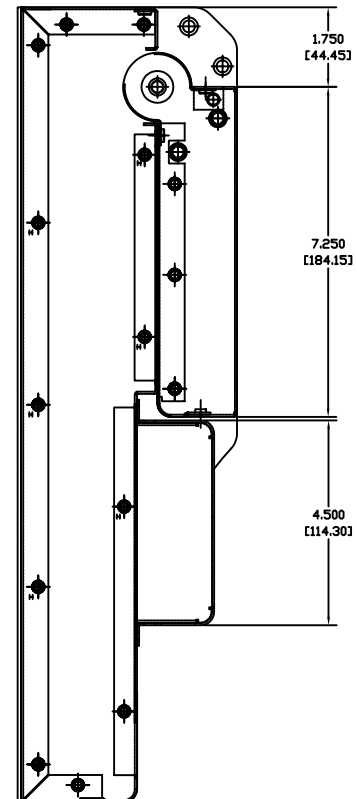

FRONT VIEW

SIDE VIEW (FOLDED)

REAR VIEW

SIDE VIEW DESK TOP POSITION

SIDE VIEW WITH MOUNTING EAR REMOVED

SIDE VIEW (UNFOLDED)

APB - DynaSonic, Inc. 20 West End Road Totowa, NJ 07512			PRO RACK MOUNTING DIMENSIONS	
Dr. By: DG	Date: 01/23/07	APB P/N:	Dwg#:	Rev#:
Chk. By:	Date:	Scale:	DO NOT SCALE DRAWING	
App. By:	Date:	Material:	Finish:	Sheet:
Tolerance: .005 +.002 .010 +.001				